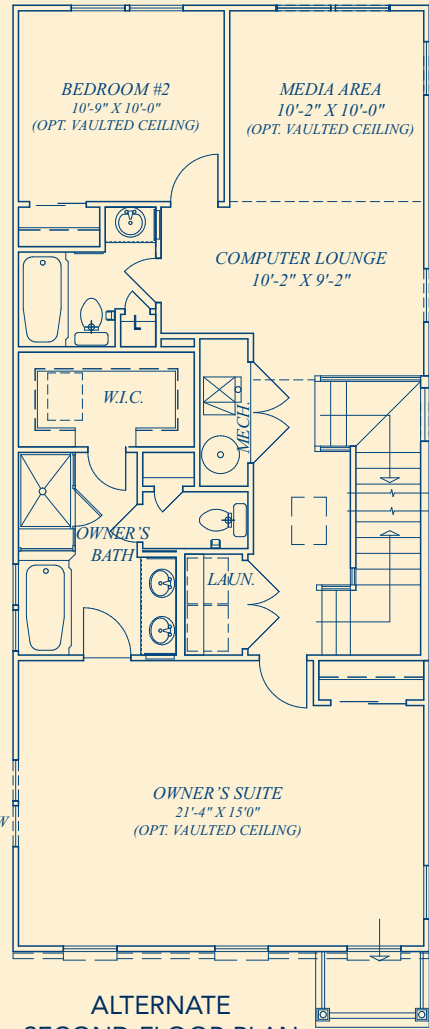

OPTIONAL LOFT\*\*

OPT. FIREPLACE (NOT AVAILABLE W/ BATH)

OPT. BATHROOM AT OPT. LOFT BEDROOM

LOFT STUDY/BEDROOM 17'-6" X 14'-8"

FULL WALL WITH OPT. LOFT BEDROOM

OPT. HALF-ROUND WINDOW

DOOR WITH OPT. LOFT BEDROOM

\*All floorplans and elevations are approximate and subject to change without notice. Room dimensions and window locations may vary with elevation chosen.

# SECOND FLOOR

OPT. DECK

SECOND FLOOR PLAN  
(SHOWN WITH ELEV. 1)

STAIRS AT  
OPT. LOFT  
BEDROOM\*\*

ALTERNATE  
SECOND FLOOR PLAN  
(SHOWN WITH ELEV. 1)

STAIRS AT  
OPT. LOFT\*\*

OPT.  
WALK-IN CLOSET  
(NOT AVAILABLE WITH LOFT)

OPT. FIREPLACE  
WITH OPT. WALK-IN CLOSET  
(NOT AVAILABLE WITH LOFT)

\*All floorplans and elevations are approximate and subject to change without notice. Room dimensions and window locations may vary with elevation chosen.