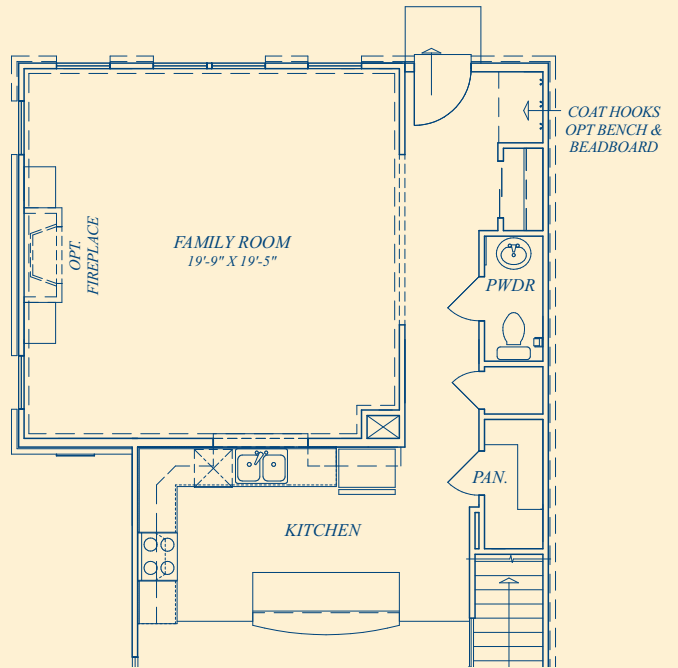

OPTIONAL LOFT\*\*

OPT. FIREPLACE (NOT AVAILABLE W/ BATH)

OPT. BATHROOM AT OPT. LOFT BEDROOM

LOFT STUDY/BEDROOM 17'-6" X 14'-8"

FULL WALL WITH OPT. LOFT BEDROOM

OPT. HALF-ROUND WINDOW

DOOR WITH OPT. LOFT BEDROOM

OPT.  
GOURMET KITCHEN

OPT. DETACHED  
GARAGE FLOORPLAN

FIRST FLOOR PLAN  
(SHOWN WITH ELEV. 1)

FIRST FLOOR PLAN  
WITH OPT. FAMILY ROOM

OPT.  
PRE-FAB  
FIREPLACE

PARTIAL FIRST FLOOR PLAN  
WITH OPT. WRAP-AROUND PORCH  
(SHOWN WITH ELEV. 2, AVAILABLE WITH ELEV. 6)

\*All floorplans and elevations are approximate and subject to change without notice. Room dimensions and window locations may vary with elevation chosen.