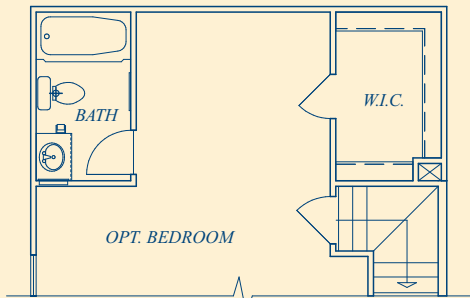

OPTIONAL LOFT\*\*

OPT. FIREPLACE (NOT AVAILABLE W/ BATH)

OPT. BATHROOM AT OPT. LOFT BEDROOM

LOFT STUDY/BEDROOM 17'-6" X 14'-8"

FULL WALL WITH OPT. LOFT BEDROOM

OPT. HALF-ROUND WINDOW

DOOR WITH OPT. LOFT BEDROOM

\*All floorplans and elevations are approximate and subject to change without notice. Room dimensions and window locations may vary with elevation chosen.  
\*\*Lofts are subject to availability set by jurisdiction.