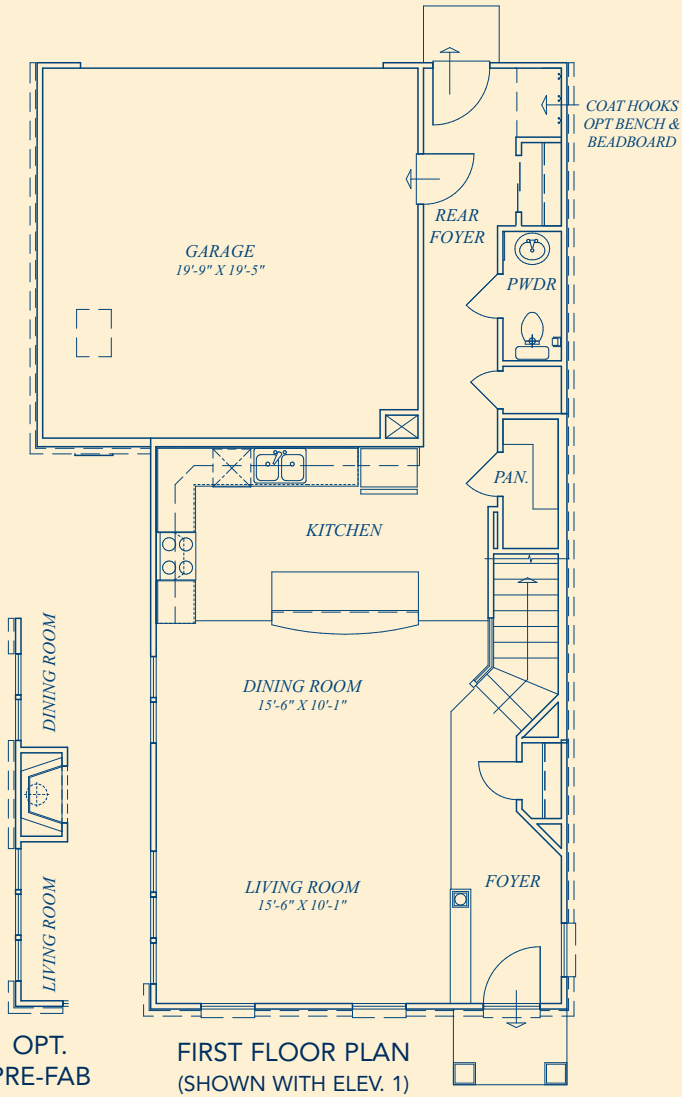

OPTIONAL LOFT\*\*

OPT. FIREPLACE (NOT AVAILABLE W/ BATH)

OPT. BATHROOM AT OPT. LOFT BEDROOM

LOFT STUDY/BEDROOM 17'-6" X 14'-8"

FULL WALL WITH OPT. LOFT BEDROOM

OPT. HALF-ROUND WINDOW

DOOR WITH OPT. LOFT BEDROOM

OPT.  
GOURMET KITCHEN

OPT. DETACHED  
GARAGE FLOORPLAN

FIRST FLOOR PLAN  
(SHOWN WITH ELEV. 1)

FIRST FLOOR PLAN  
WITH OPT. FAMILY ROOM

OPT.  
PRE-FAB  
FIREPLACE

PARTIAL FIRST FLOOR PLAN  
WITH OPT. WRAP-AROUND PORCH  
(SHOWN WITH ELEV. 2, AVAILABLE WITH ELEV. 6)

\*All floorplans and elevations are approximate and subject to change without notice. Room dimensions and window locations may vary with elevation chosen.