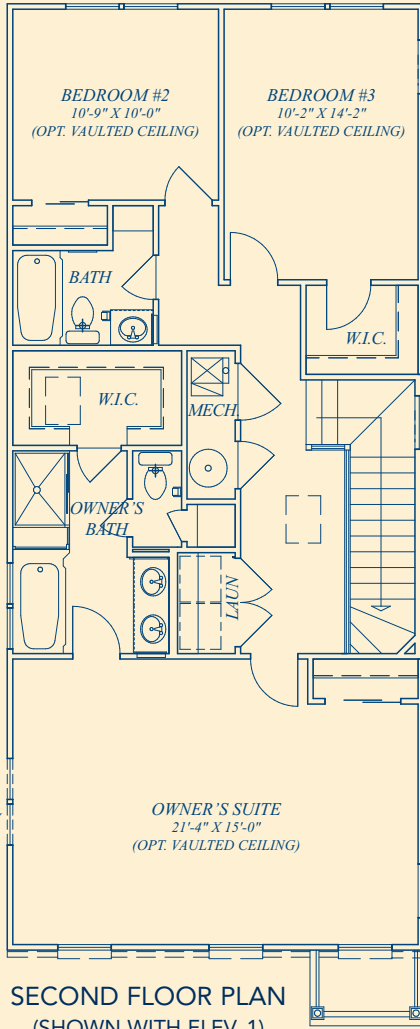

SECOND FLOOR PLAN
(SHOWN WITH ELEV. 1)